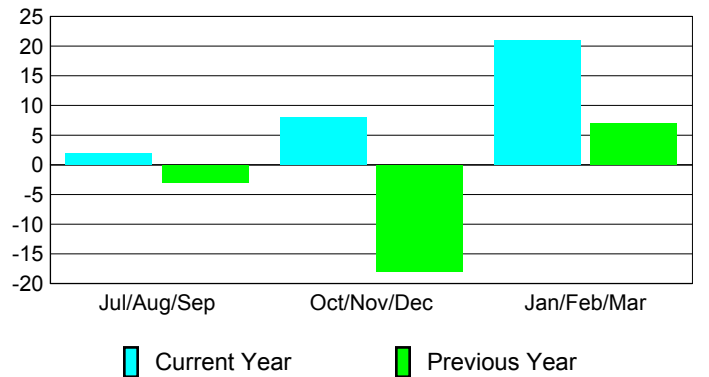

Membership Results
2009-2010

Membership
2008-2009

Month	Net Memb	Actual New	Actual Dropped	Gain/Loss of	Gain/Loss of
	Goal	Memb	Memb	Memb	Memb
Jul/Aug/Sep	-3	32	-30	2	-3
Oct/Nov/Dec	-5	31	-23	8	-18
Jan/Feb/Mar	2	49	-28	21	7
Totals	-6	112	-81	31	-14

Membership Results 2009-2010

Goal, New, Dropped, Gain/Loss

Comparison of Membership Gain/Loss

Current Year Compared to the Previous Year

Gender Comparison 2009-2010

Jul/Aug/Sep

Oct/Nov/Dec

Jan/Feb/Mar