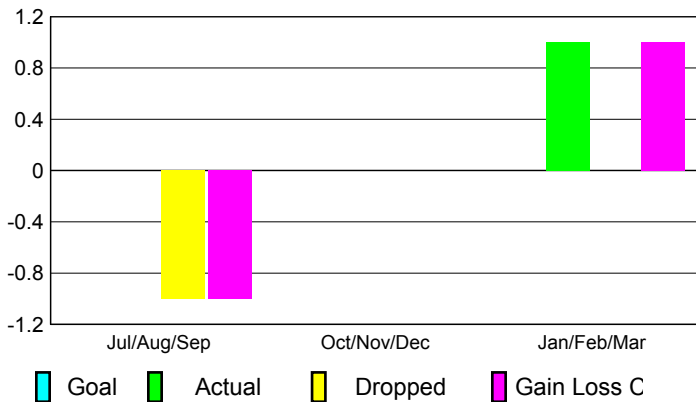

Club Results 2009-2010

Goal, New, Dropped, Gain/Loss

Comparison of Club Gain/Loss

Current Year Compared to the Previous Year

YTD Status Quo Clubs 2009-2010

Status Quo Clubs Compared to Status Quo Members

MEMBERSHIP