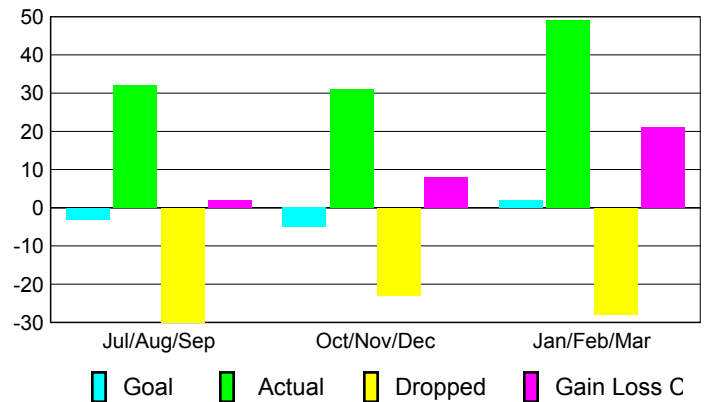

Membership Results 2009-2010

Goal, New, Dropped, Gain/Loss

Comparison of Membership Gain/Loss

Current Year Compared to the Previous Year